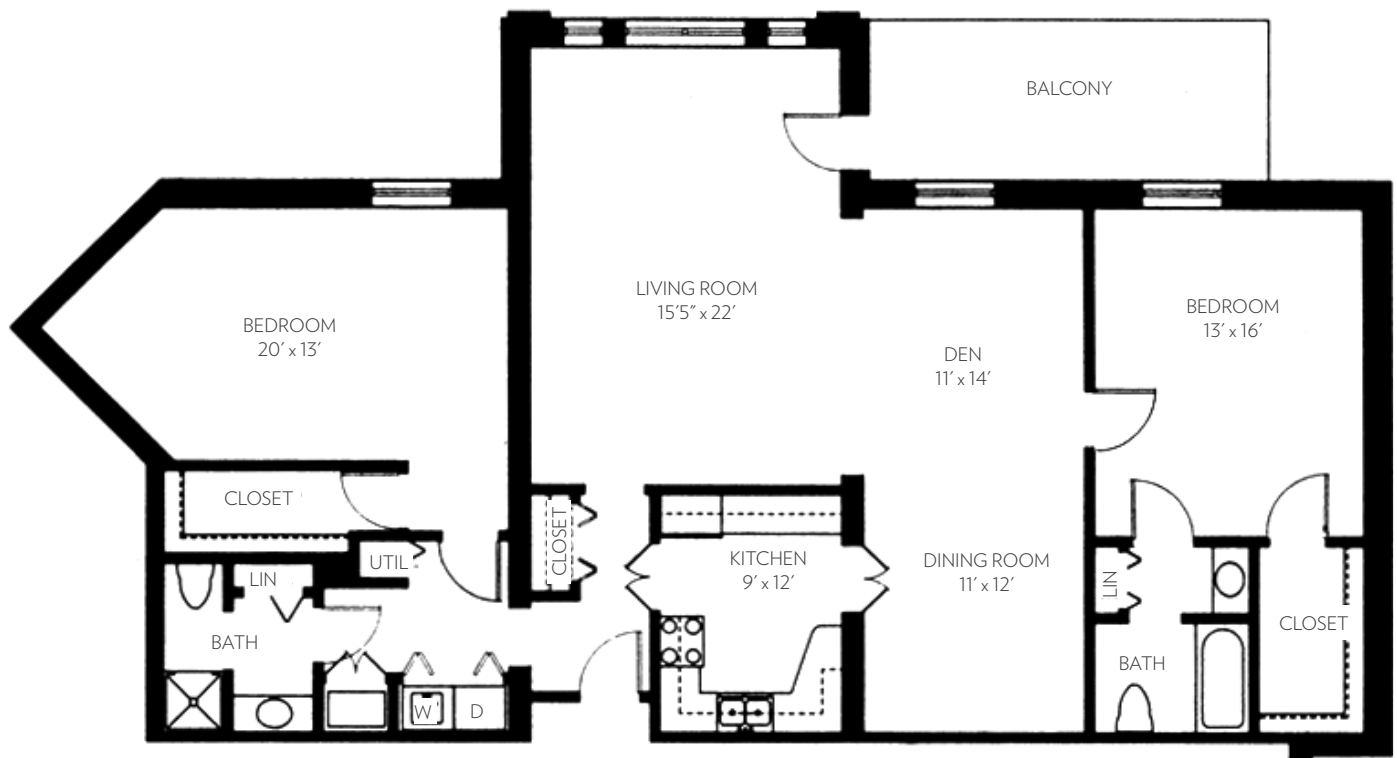

DOVER

Two bedrooms, den, two baths

1,765 Square Feet*

*Square footage is an approximation and may not be identical for all units

live life well.™

DOVER

Two bedrooms, den, two baths
1,765 Square Feet*

**Square footage is an approximation and may not be identical for all units*

*live life well.*SM