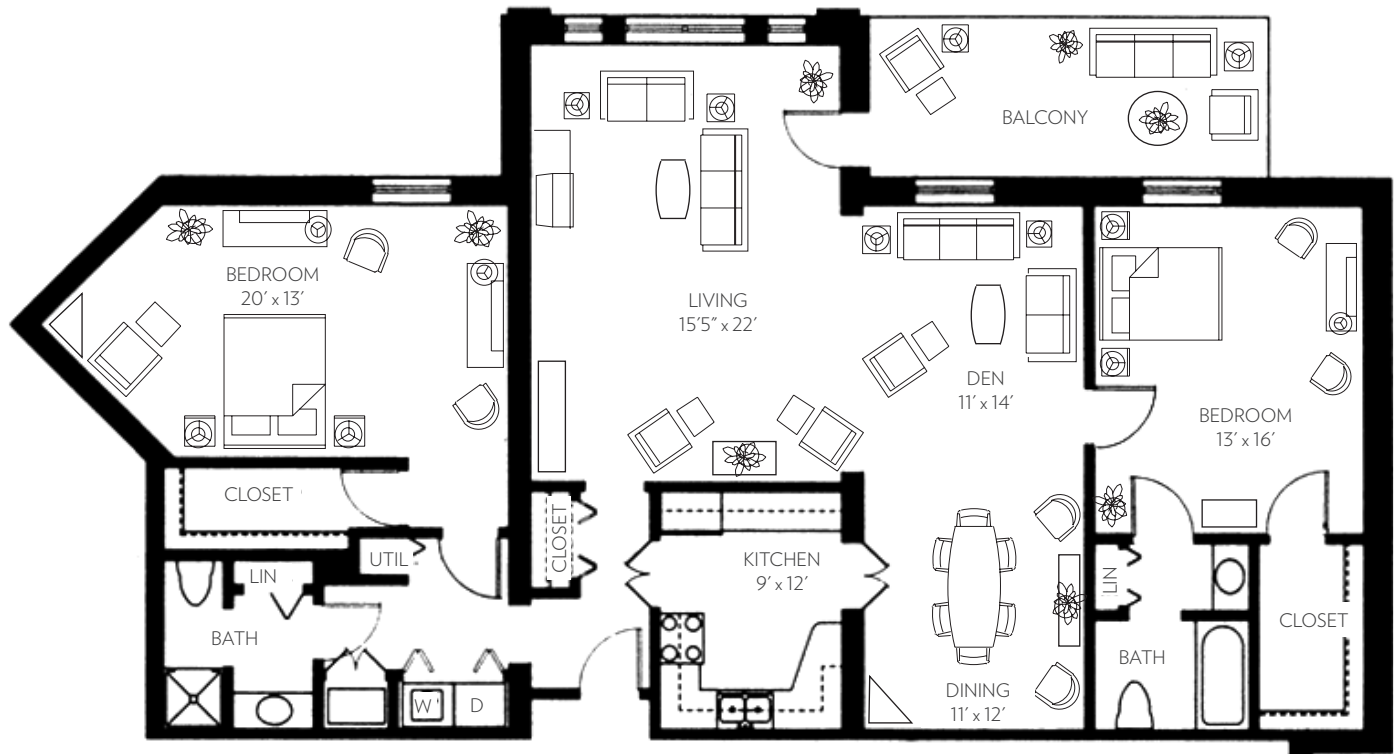

DOVER

Two bedrooms, den, two baths

1,765 Square Feet*

*Square footage is an approximation and may not be identical for all units

live life well.™

DOVER

Two bedrooms, den, two baths
1,765 Square Feet*

**Square footage is an approximation and may not be identical for all units*

*live life well.*SM