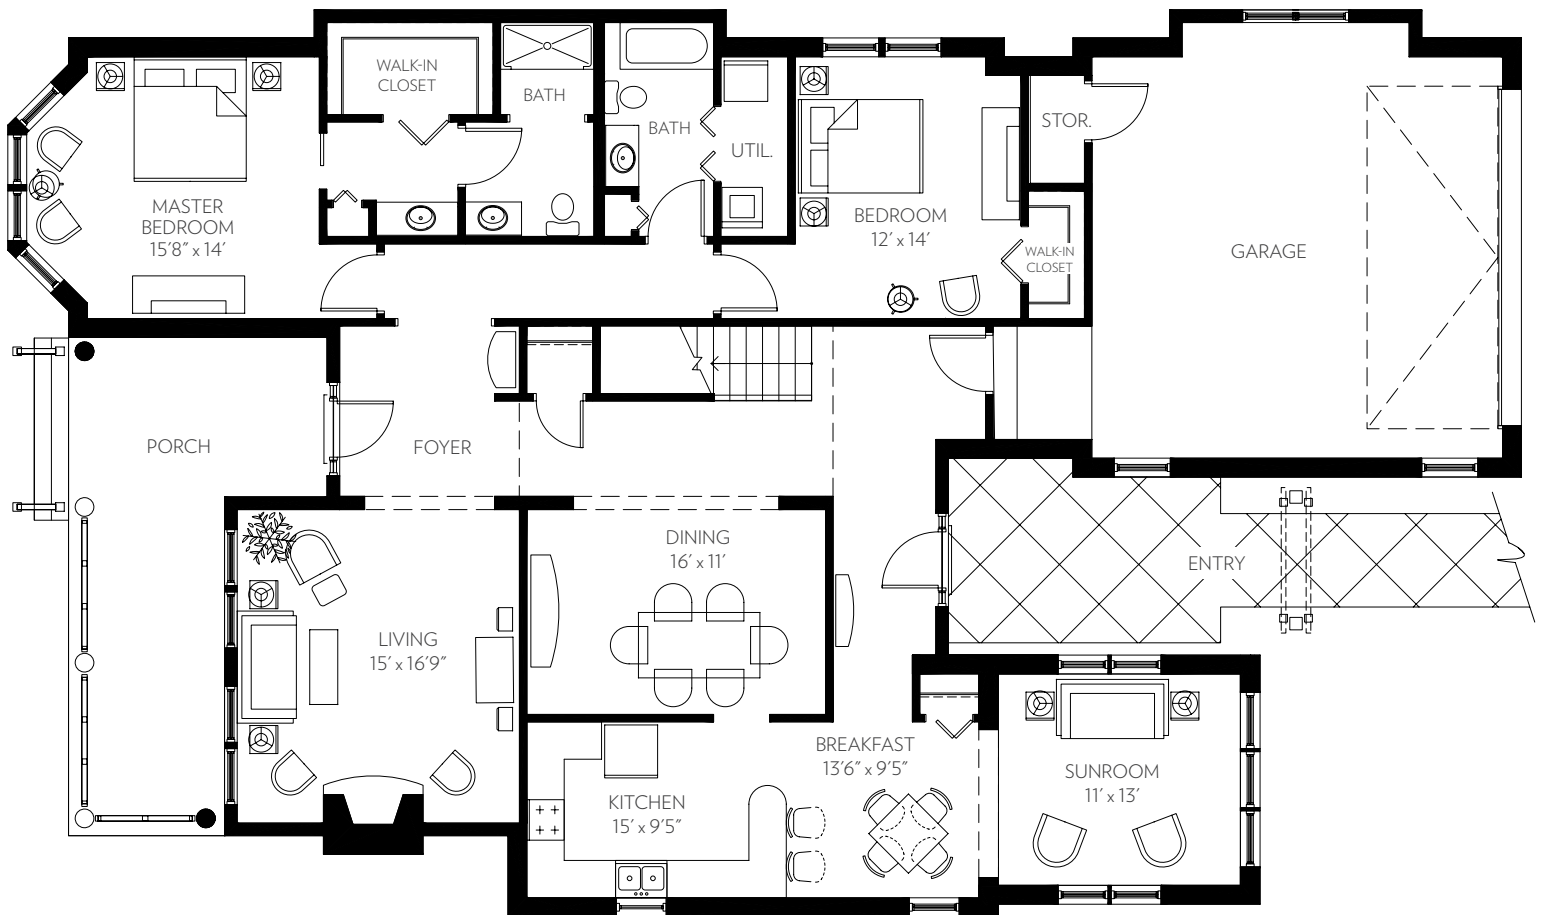

MARLOWE A FIRST FLOOR

Two bedrooms, sunroom, two baths

2,105 Square Feet*

*Square footage is an approximation and may not be identical for all units

live life well.™

MARLOWE A SECOND FLOOR

Additional living space 795 Square Feet*

*Square footage is an approximation and may not be identical for all units

*live life well.*SM