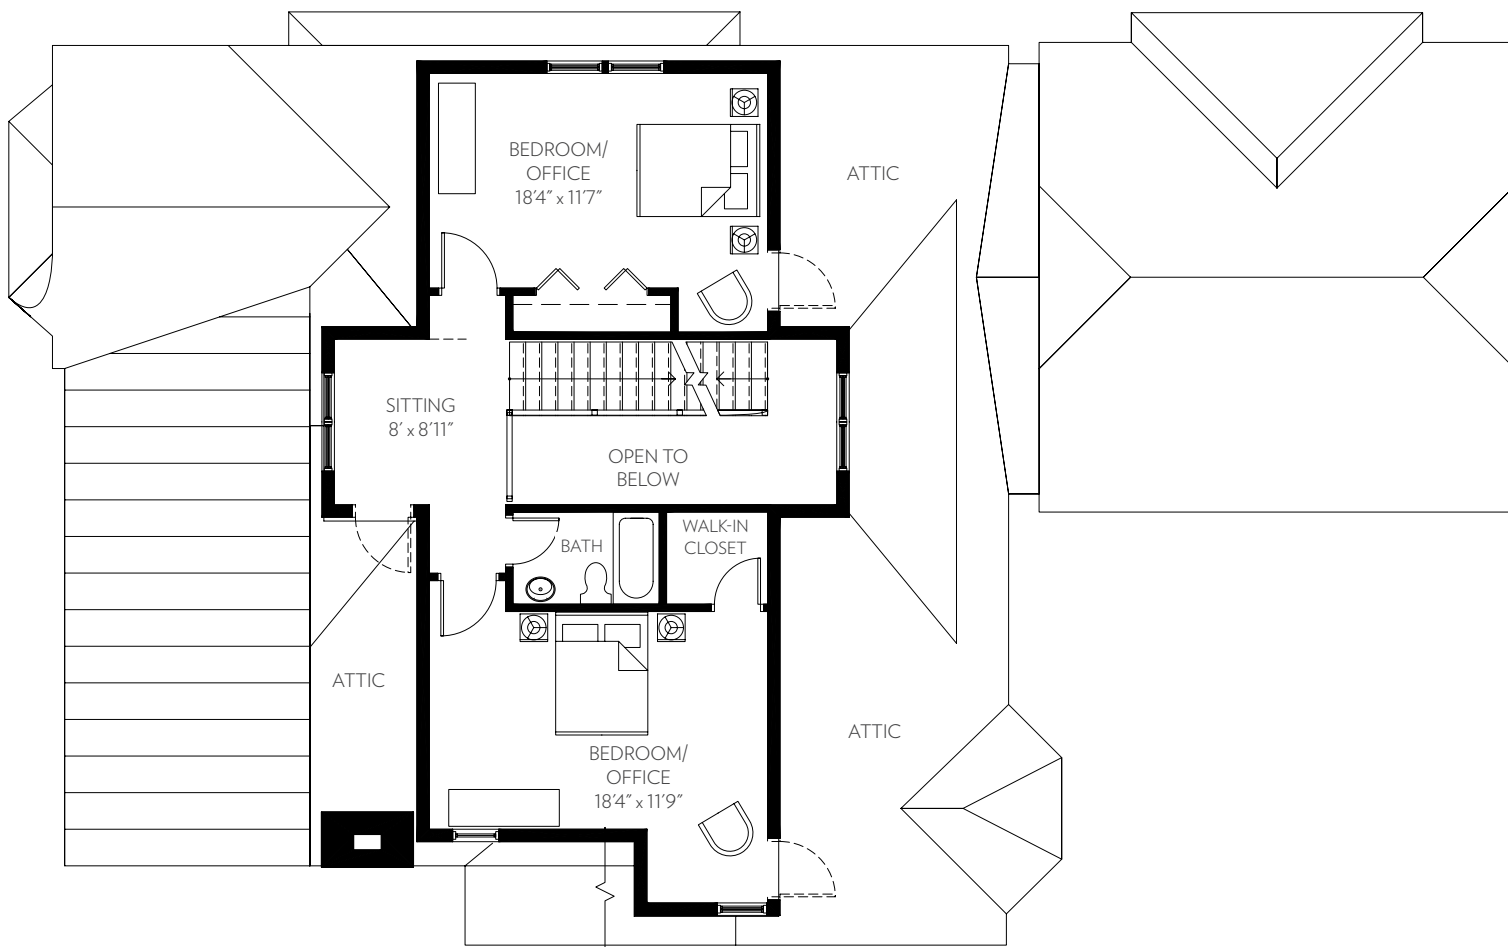

MARLOWE A FIRST FLOOR

Two bedrooms, sunroom, two baths

2,105 Square Feet*

*Square footage is an approximation and may not be identical for all units

live life well.™

MARLOWE A SECOND FLOOR

Additional living space 795 Square Feet*

*Square footage is an approximation and may not be identical for all units

*live life well.*SM