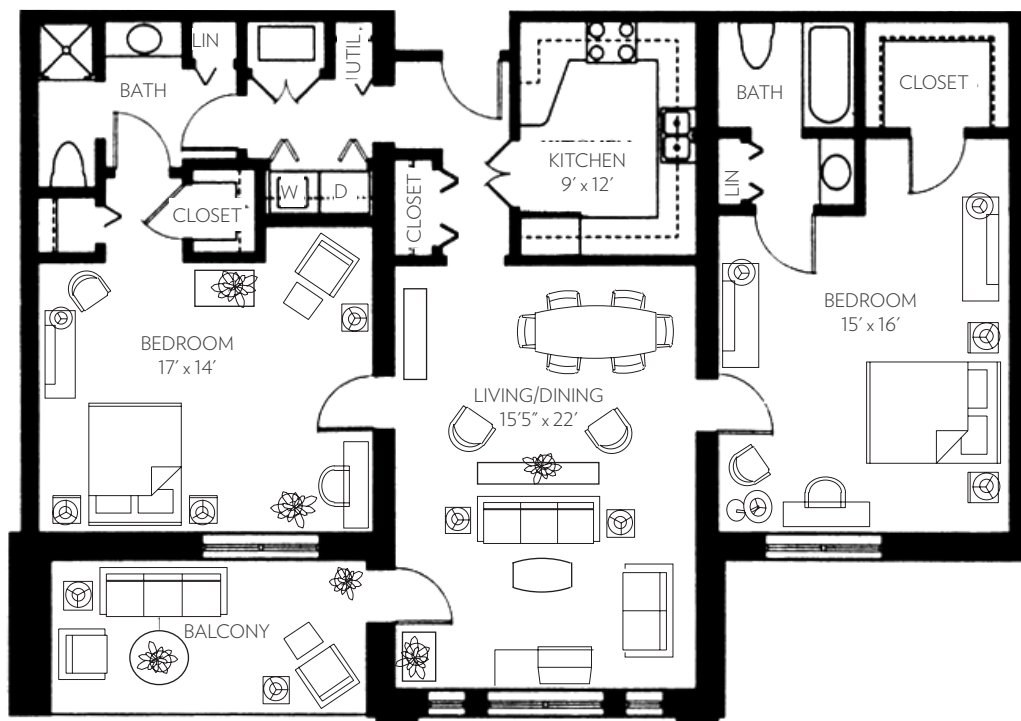

## CORNWALL

Two bedrooms, two baths

1,435 Square Feet\*

\*Square footage is an approximation and may not be identical for all units

live life well.™

## CORNWALL

Two bedrooms, two baths

1,435 Square Feet\*

\*Square footage is an approximation and may not be identical for all units

*live life well.*<sup>SM</sup>