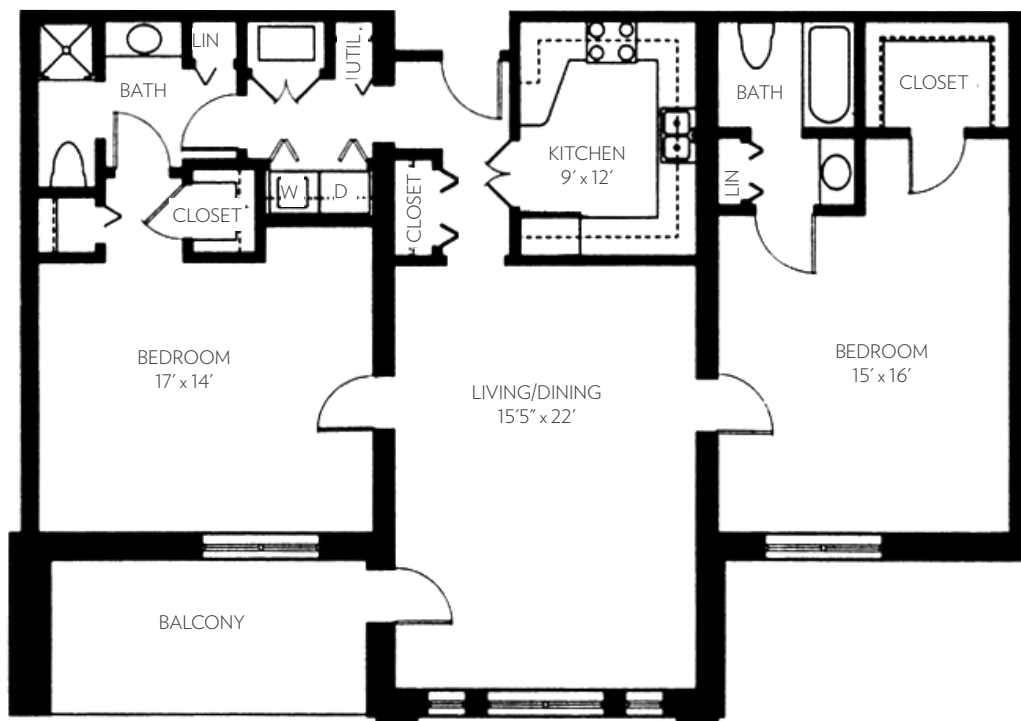

## CORNWALL

Two bedrooms, two baths

1,435 Square Feet\*

\*Square footage is an approximation and may not be identical for all units

live life well.™

## CORNWALL

Two bedrooms, two baths

1,435 Square Feet\*

\*Square footage is an approximation and may not be identical for all units

*live life well.*<sup>SM</sup>