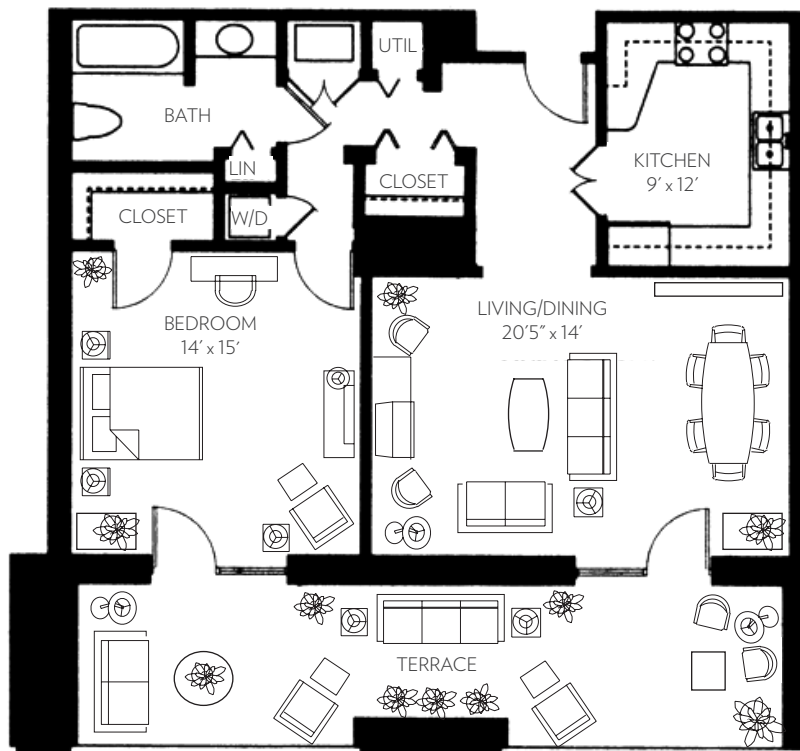

IVANHOE

One bedroom, one bath
925 Square Feet*

**Square footage is an approximation and may not be identical for all units*

*live life well.*SM

IVANHOE

One bedroom, one bath
925 Square Feet*

**Square footage is an approximation and may not be identical for all units*