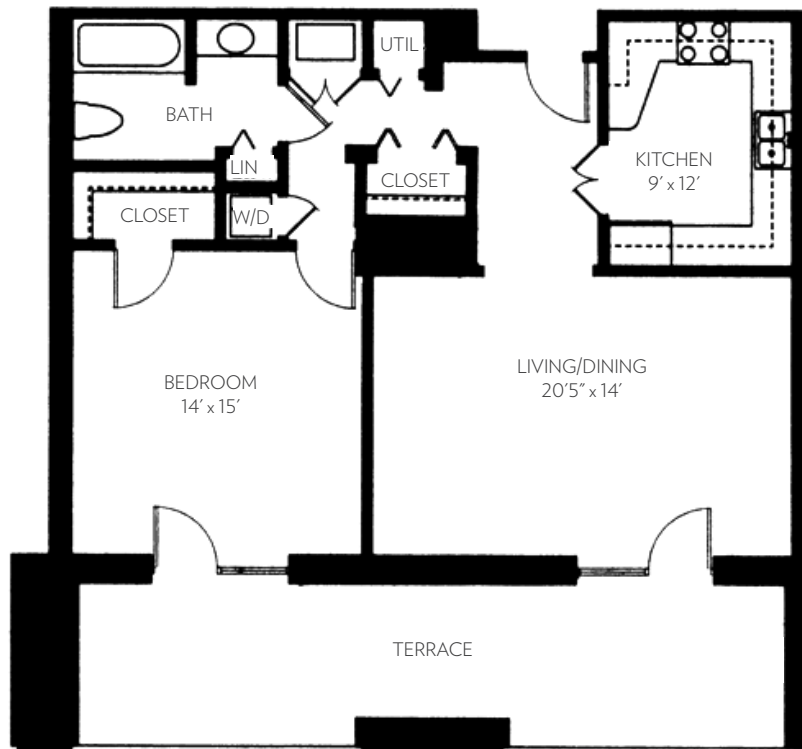

IVANHOE

One bedroom, one bath
925 Square Feet*

**Square footage is an approximation and may not be identical for all units*

*live life well.*SM

IVANHOE

One bedroom, one bath
925 Square Feet*

**Square footage is an approximation and may not be identical for all units*

*live life well.*SM