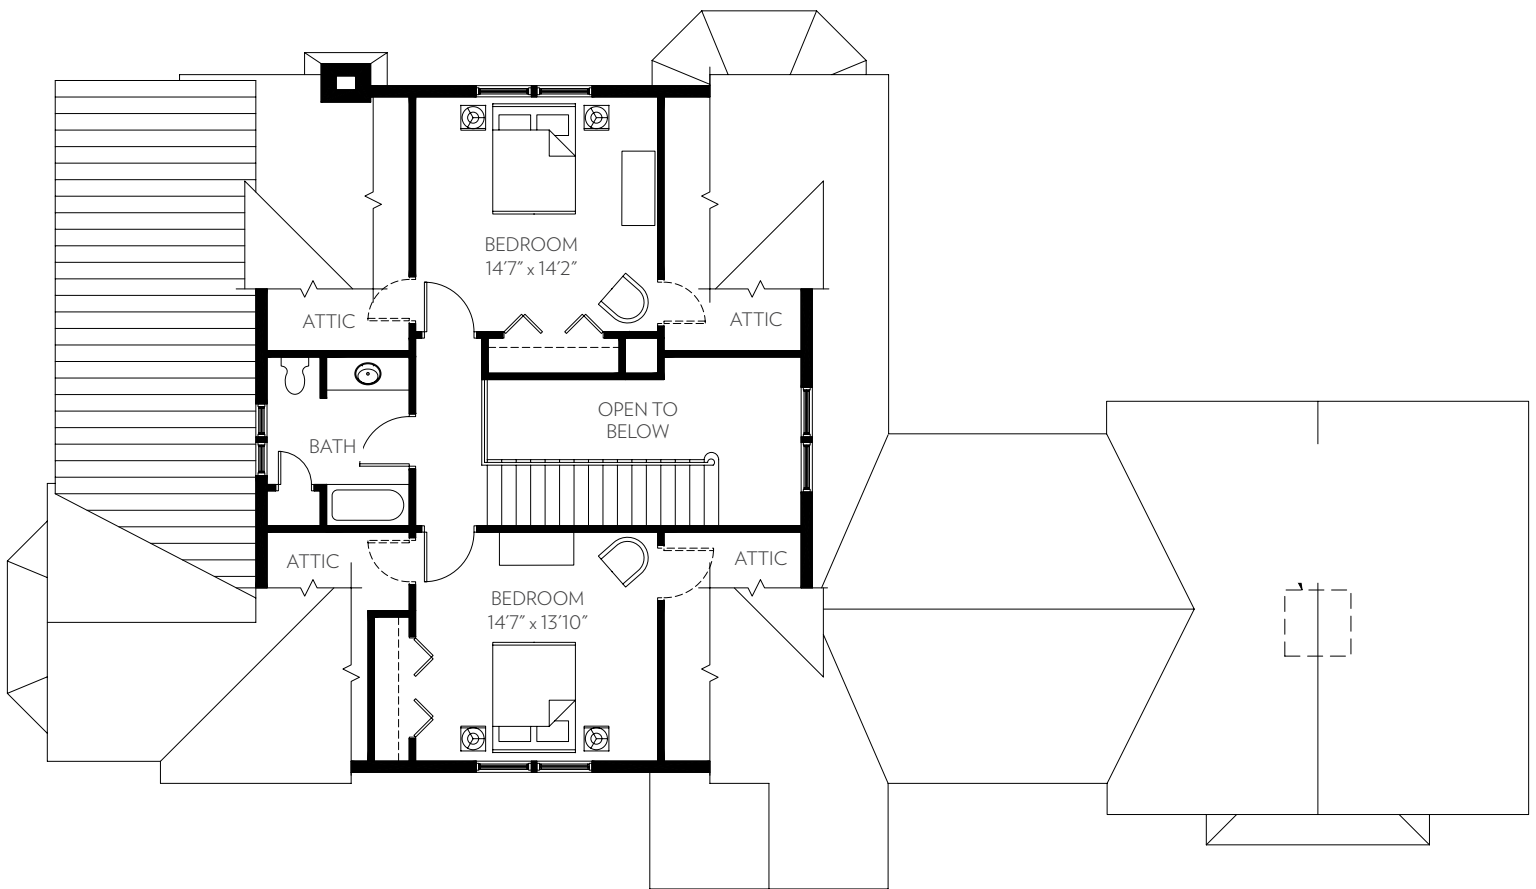

SHAKESPEARE FIRST FLOOR

Two bedrooms, den, two baths

2,055 Square Feet*

*Square footage is an approximation and may not be identical for all units

live life well.™

SHAKESPEARE SECOND FLOOR

Additional living space 645 Square Feet*

*Square footage is an approximation and may not be identical for all units

live life well.™