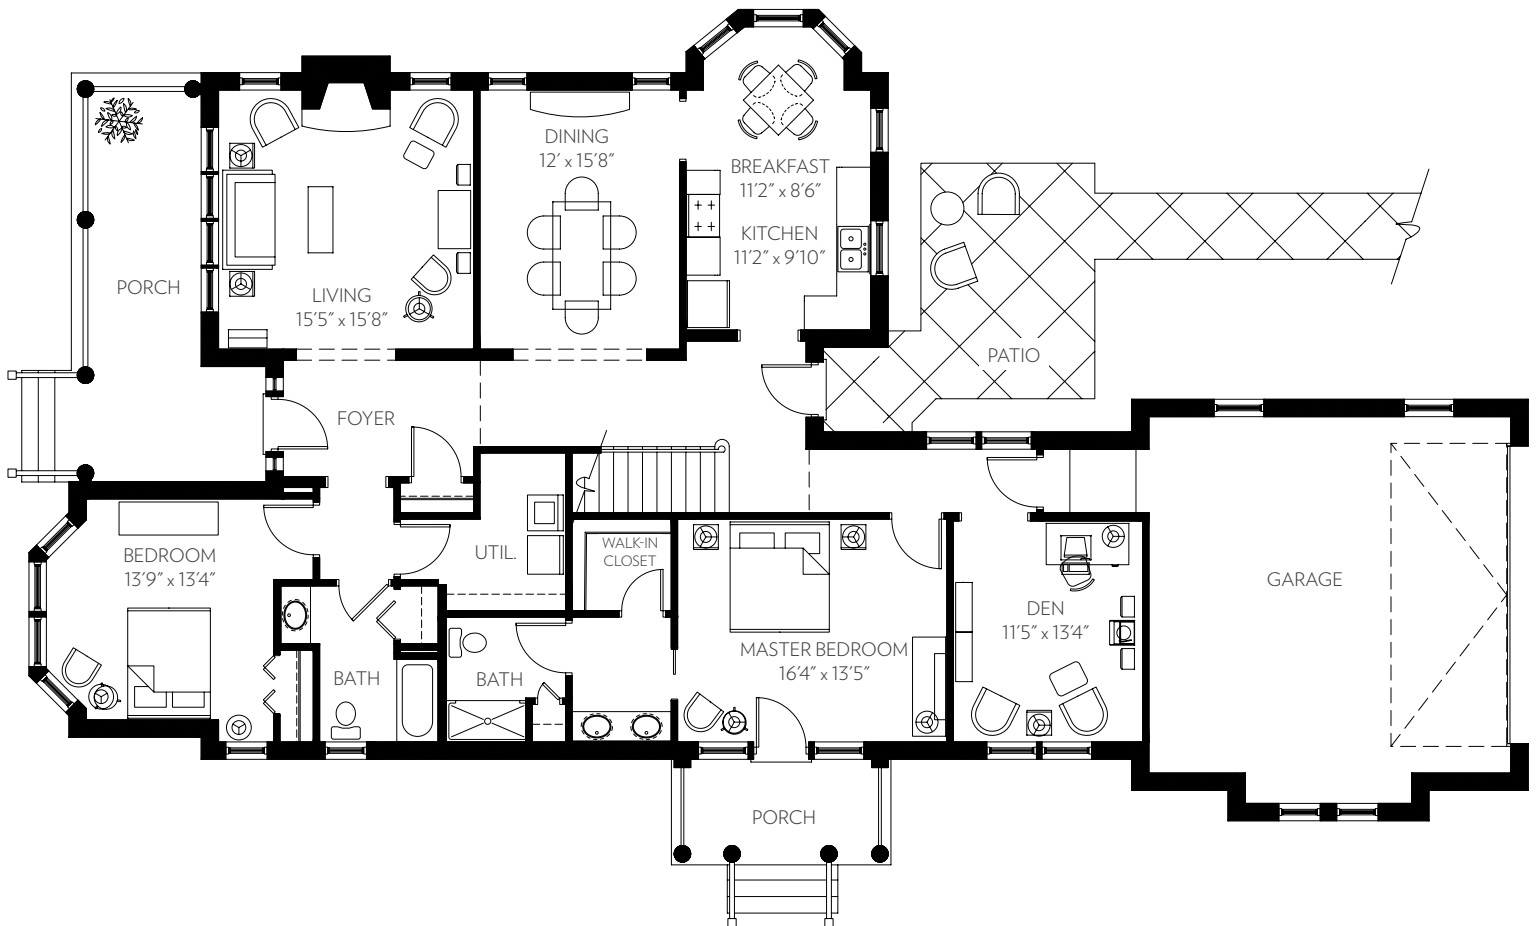

SHAKESPEARE FIRST FLOOR

Two bedrooms, den, two baths

2,055 Square Feet*

*Square footage is an approximation and may not be identical for all units

live life well.™

SHAKESPEARE SECOND FLOOR

Additional living space 645 Square Feet*

*Square footage is an approximation and may not be identical for all units

live life well.™