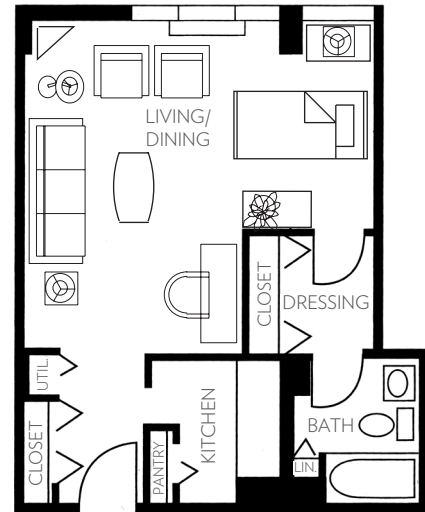

## ALBEMARLE

Deluxe studio  
490 Square Feet \*

*\*Square footage is an approximation and may not be identical for all units*

live life well.™