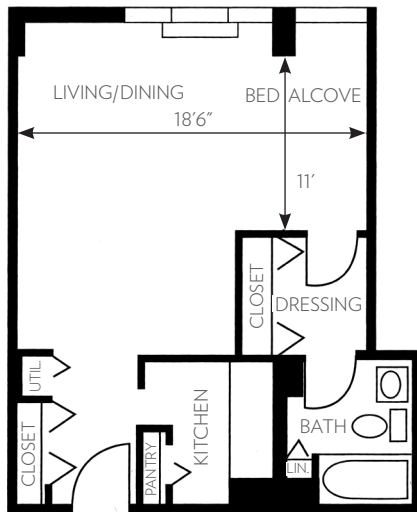

## ALBEMARLE

Deluxe studio  
490 Square Feet \*

*\*Square footage is an approximation and may not be identical for all units*

live life well.™