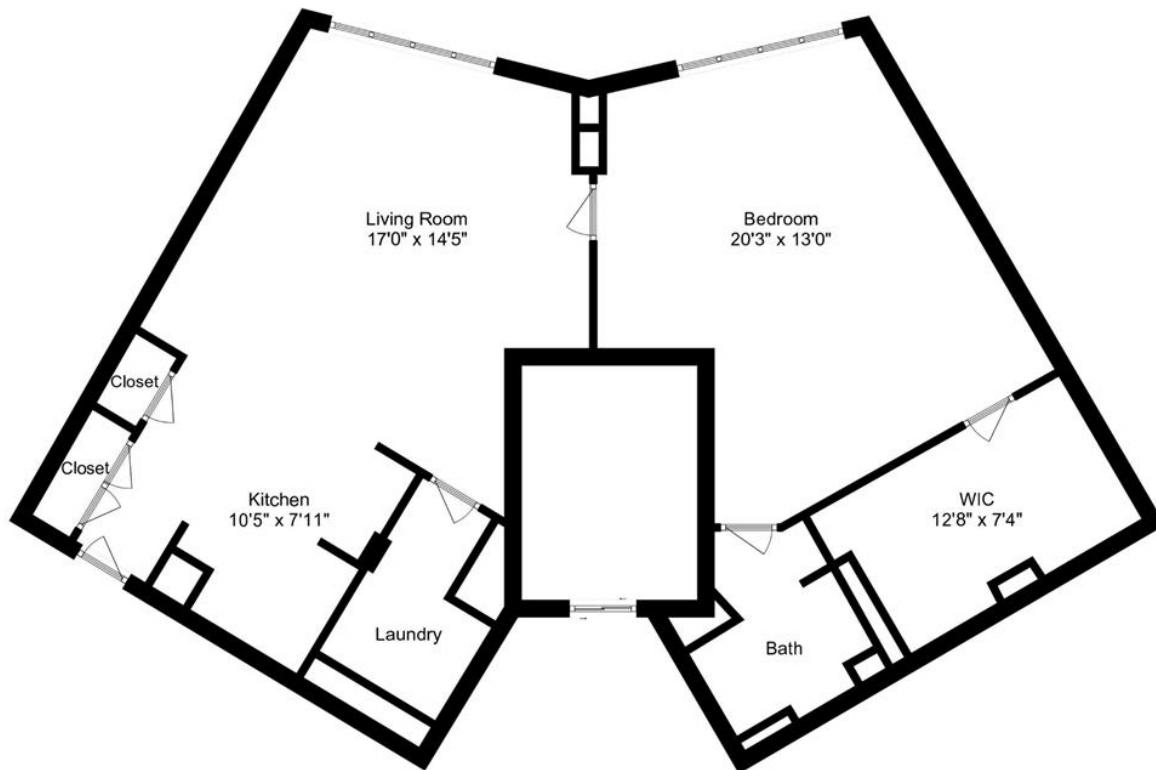

RICHMOND

Deluxe studio
900 Square Feet *

**Square footage is an approximation and may not be identical for all units*

*live life well.*SM