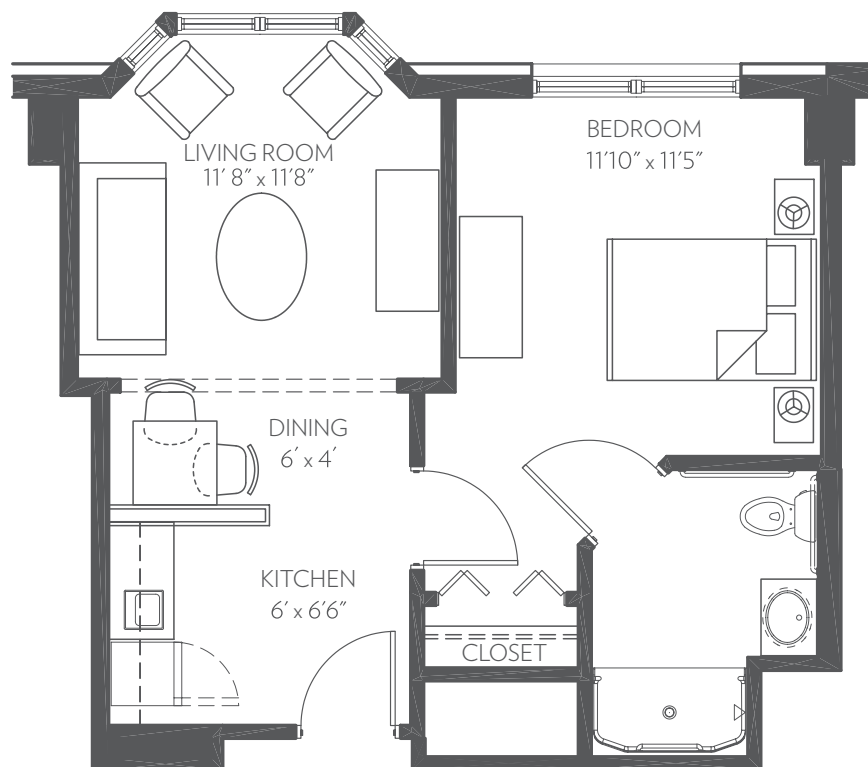

## ONE-BEDROOM FLOOR PLAN

One bedroom, one bath

518 Square Feet\*

*\*Square footage is an approximation and may not be identical for all units*

Designed for comfort and pleasure, Avalon apartments are warm and inviting. Interior design reflects the historical charm of Virginia homes with cherry accents and Federal-style colors. Each floor has its own intimate dining room, resort-like spa and rooms for socializing with friends and family.