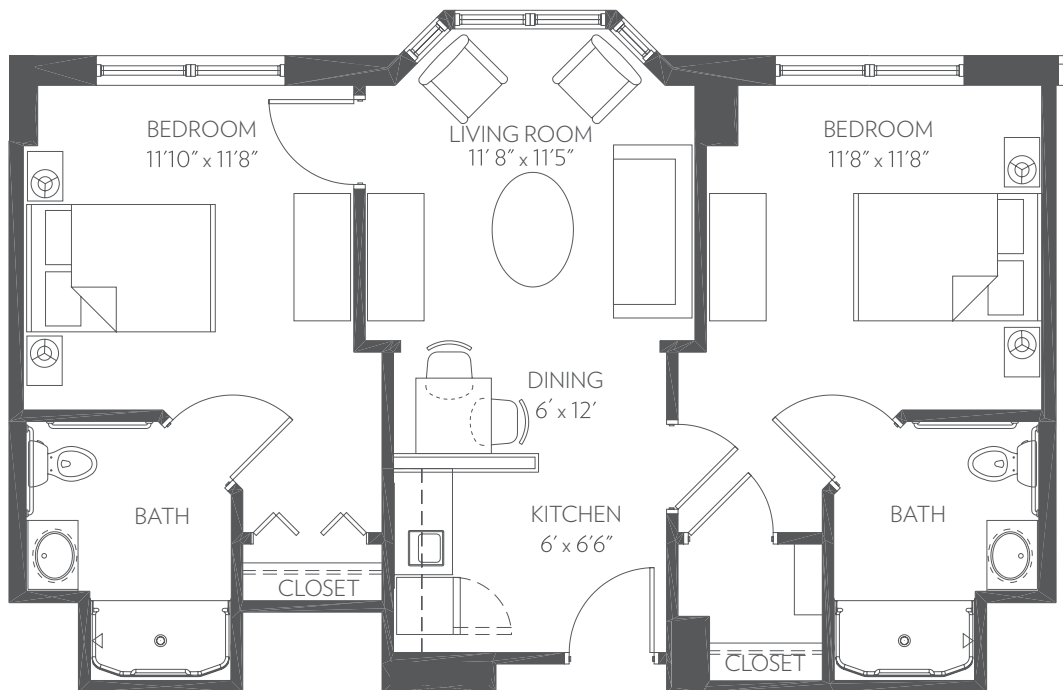

## TWO-BEDROOM FLOOR PLAN

Two bedroom, two bath  
800 Square Feet\*

*\*Square footage is an approximation and may not be identical for all units*

Designed for comfort and pleasure, Avalon apartments are warm and inviting. Interior design reflects the historical charm of Virginia homes with cherry accents and Federal-style colors. Each floor has its own intimate dining room, resort-like spa and rooms for socializing with friends and family.