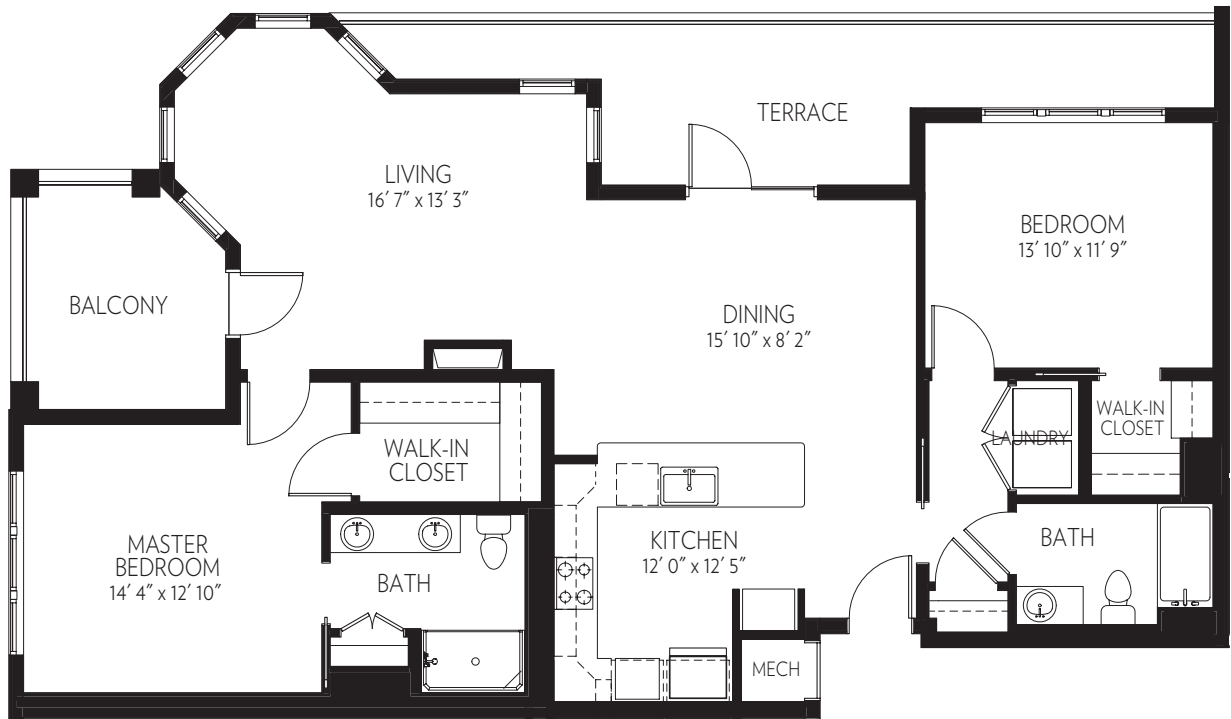

VILLAGE APARTMENTS

BOXWOOD

Two bedroom, two bath
1,370 SF *
(2nd Floor only)

*Vibrancy! at Westminster Canterbury Richmond is currently in the development phase and, therefore, information provided is subject to change.

*Square footage is an approximation and may not be identical for all units