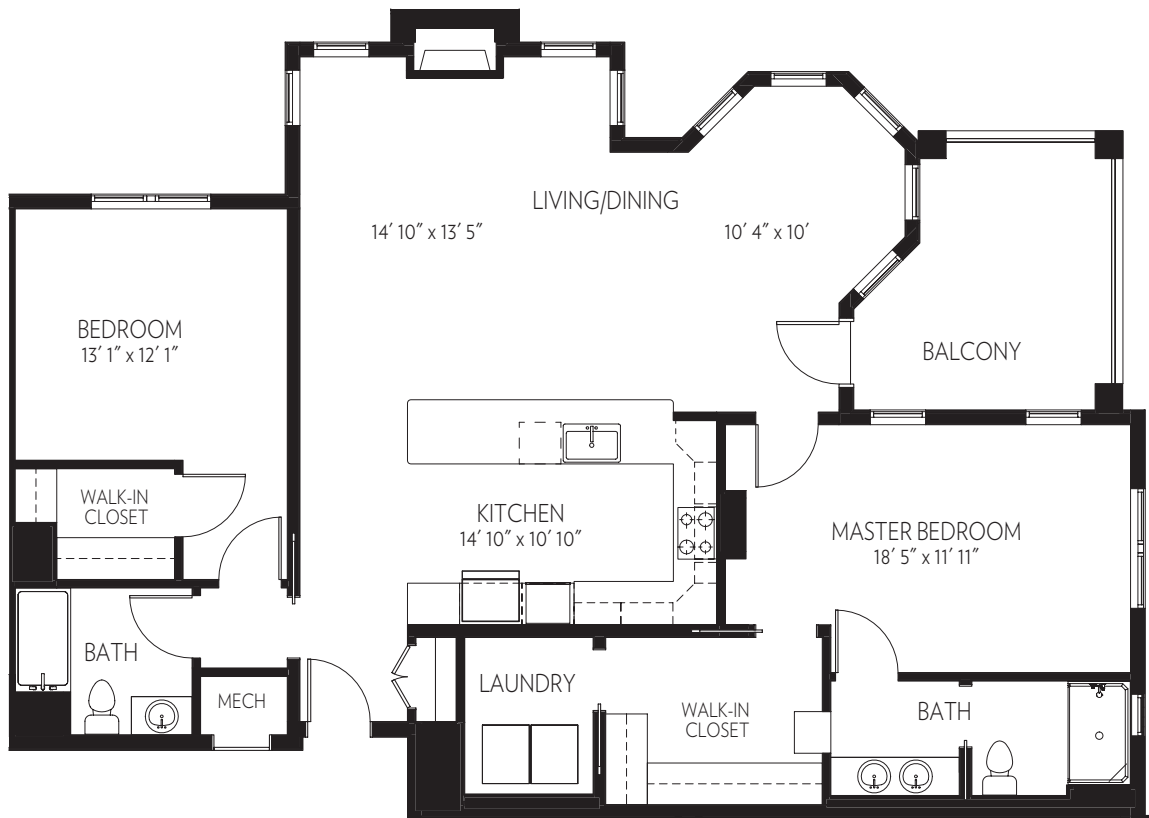

### CAMELLIA

Two bedroom, two bath  
1,490 SF \*

\*Vibrancy! at Westminster Canterbury Richmond is currently in the development phase and, therefore, information provided is subject to change.

\*Square footage is an approximation and may not be identical for all units