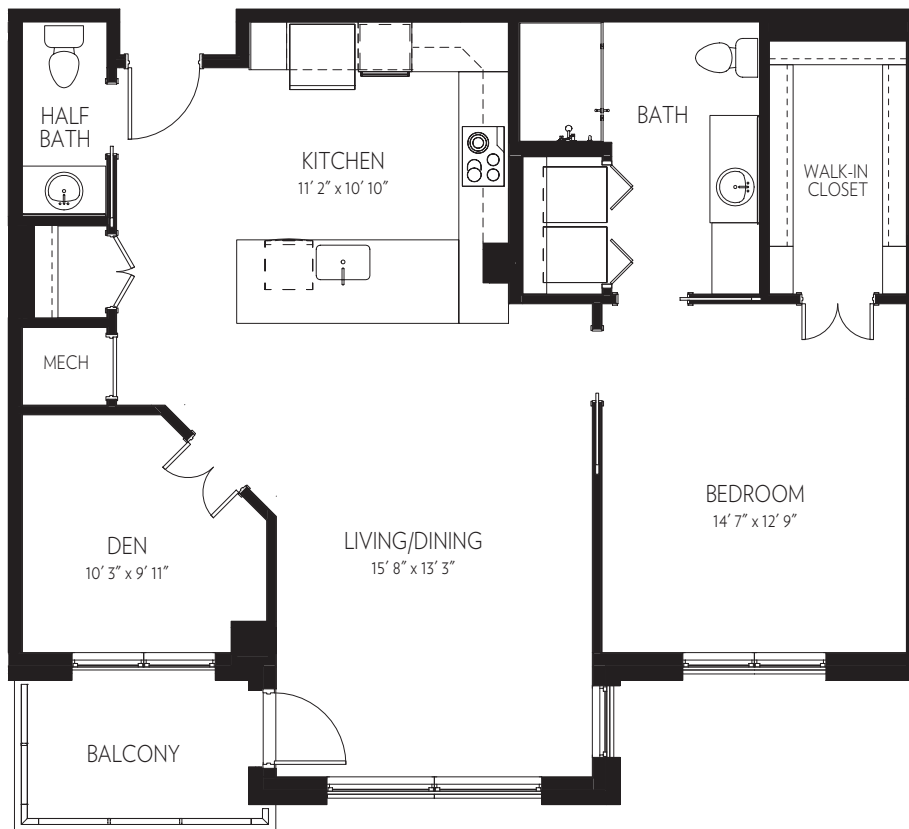

## VITALITY APARTMENTS

### JADE

One bedroom, den,  
one bath, one half bath  
1,030 SF \*

\*Vibrancy! at Westminster Canterbury Richmond is currently in the development phase and, therefore, information provided is subject to change.

\*Square footage is an approximation and may not be identical for all units