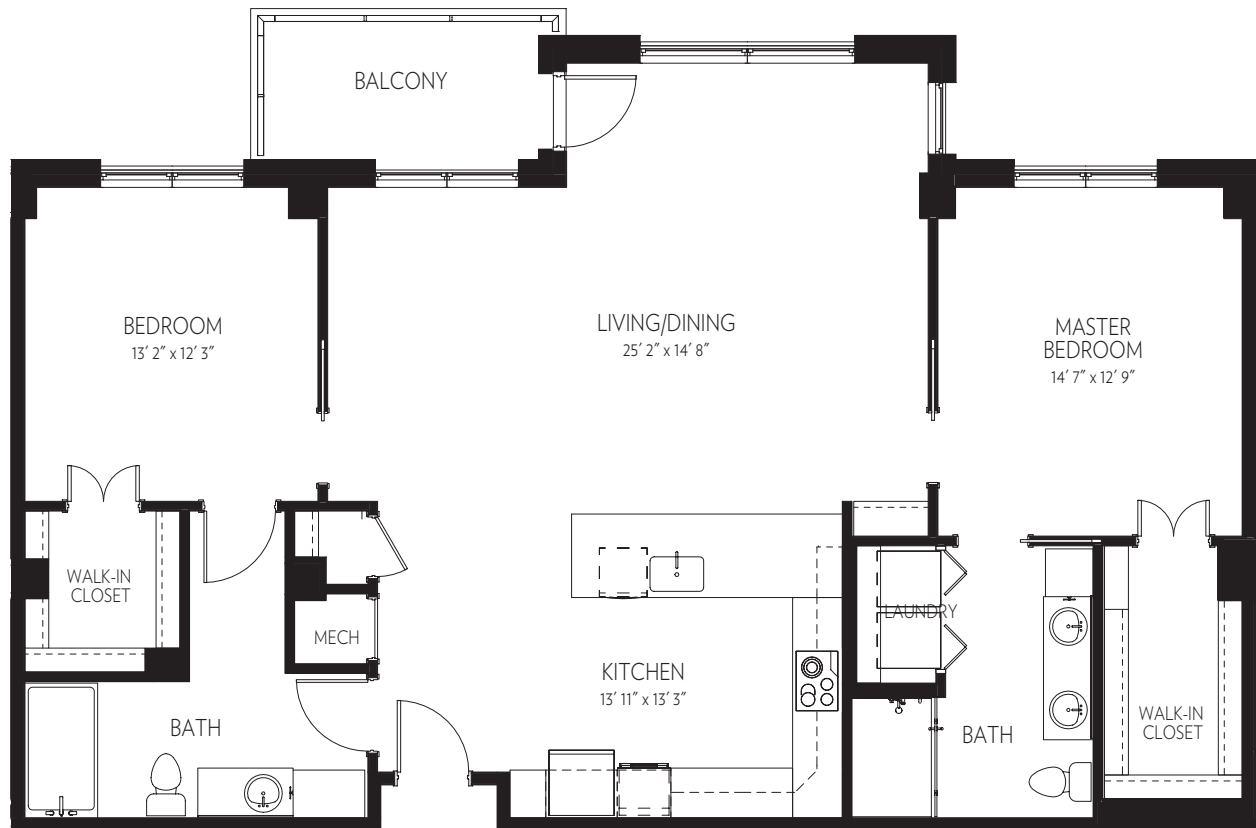

VITALITY APARTMENTS

LAVENDER

Two bedroom, two bath
1,400 SF *

*Vibrancy! at Westminster Canterbury Richmond is currently in the development phase and, therefore, information provided is subject to change.

*Square footage is an approximation and may not be identical for all units