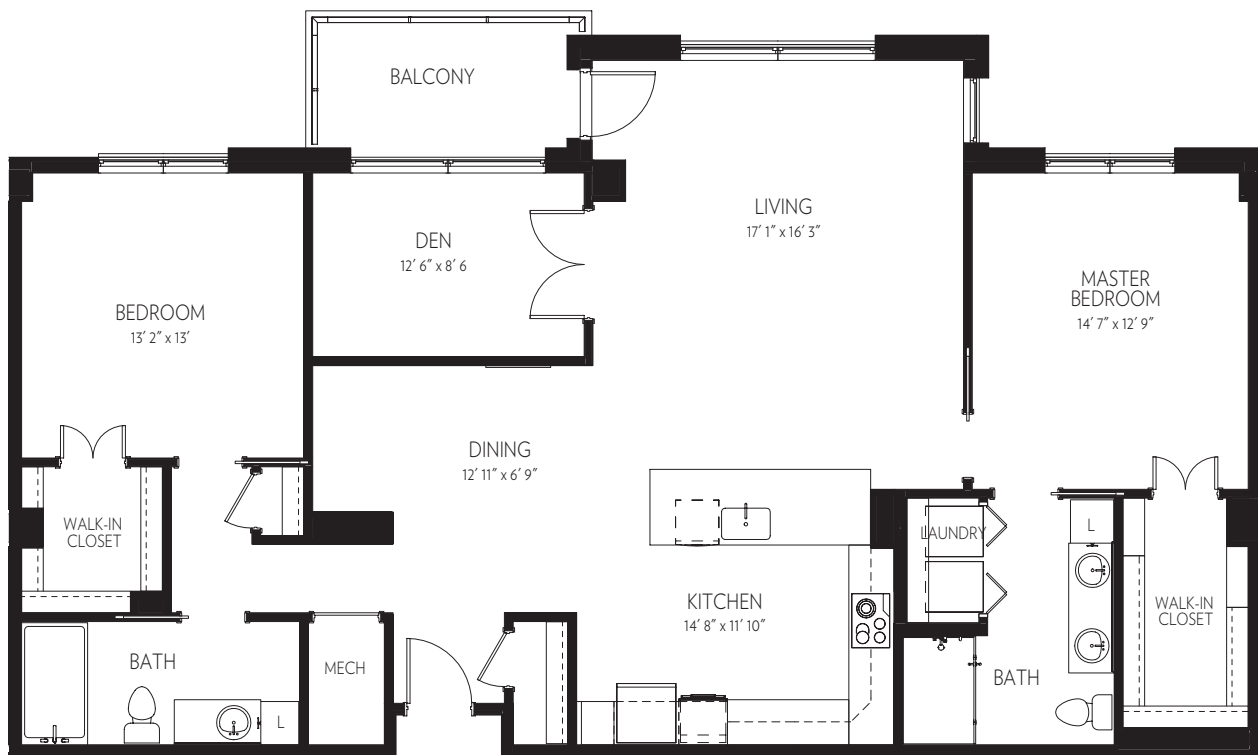

VITALITY APARTMENTS

SAGE

Two bedroom, den, two bath
1,570 SF *

*Vibrancy! at Westminster Canterbury Richmond is currently in the development phase and, therefore, information provided is subject to change.

* Square footage is an approximation and may not be identical for all units